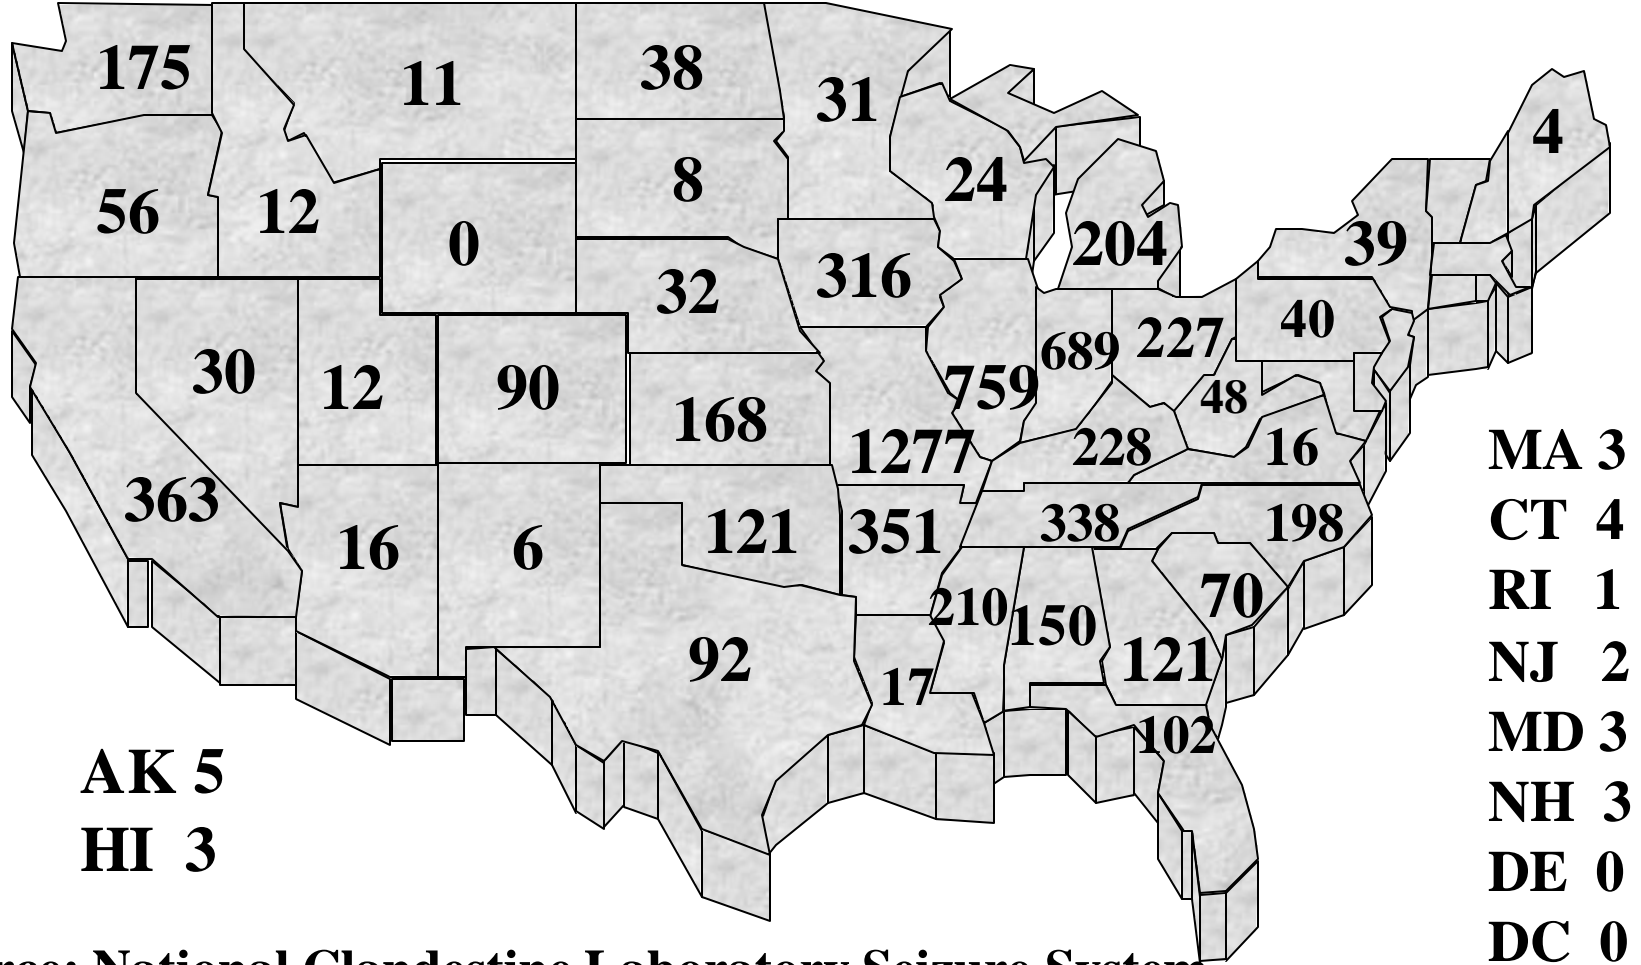

Total of All Clandestine Laboratory Incidents Including Labs, Dumpsites, Chem/Glass/Equipment Calendar Year 2006

Source: National Clandestine Laboratory Seizure System

Total: 6,714/ States Reporting

Dates: 01/01/06 to 12/31/06

Totals are based on data reported to EPIC and entered into the CLSS as of 1/22/07