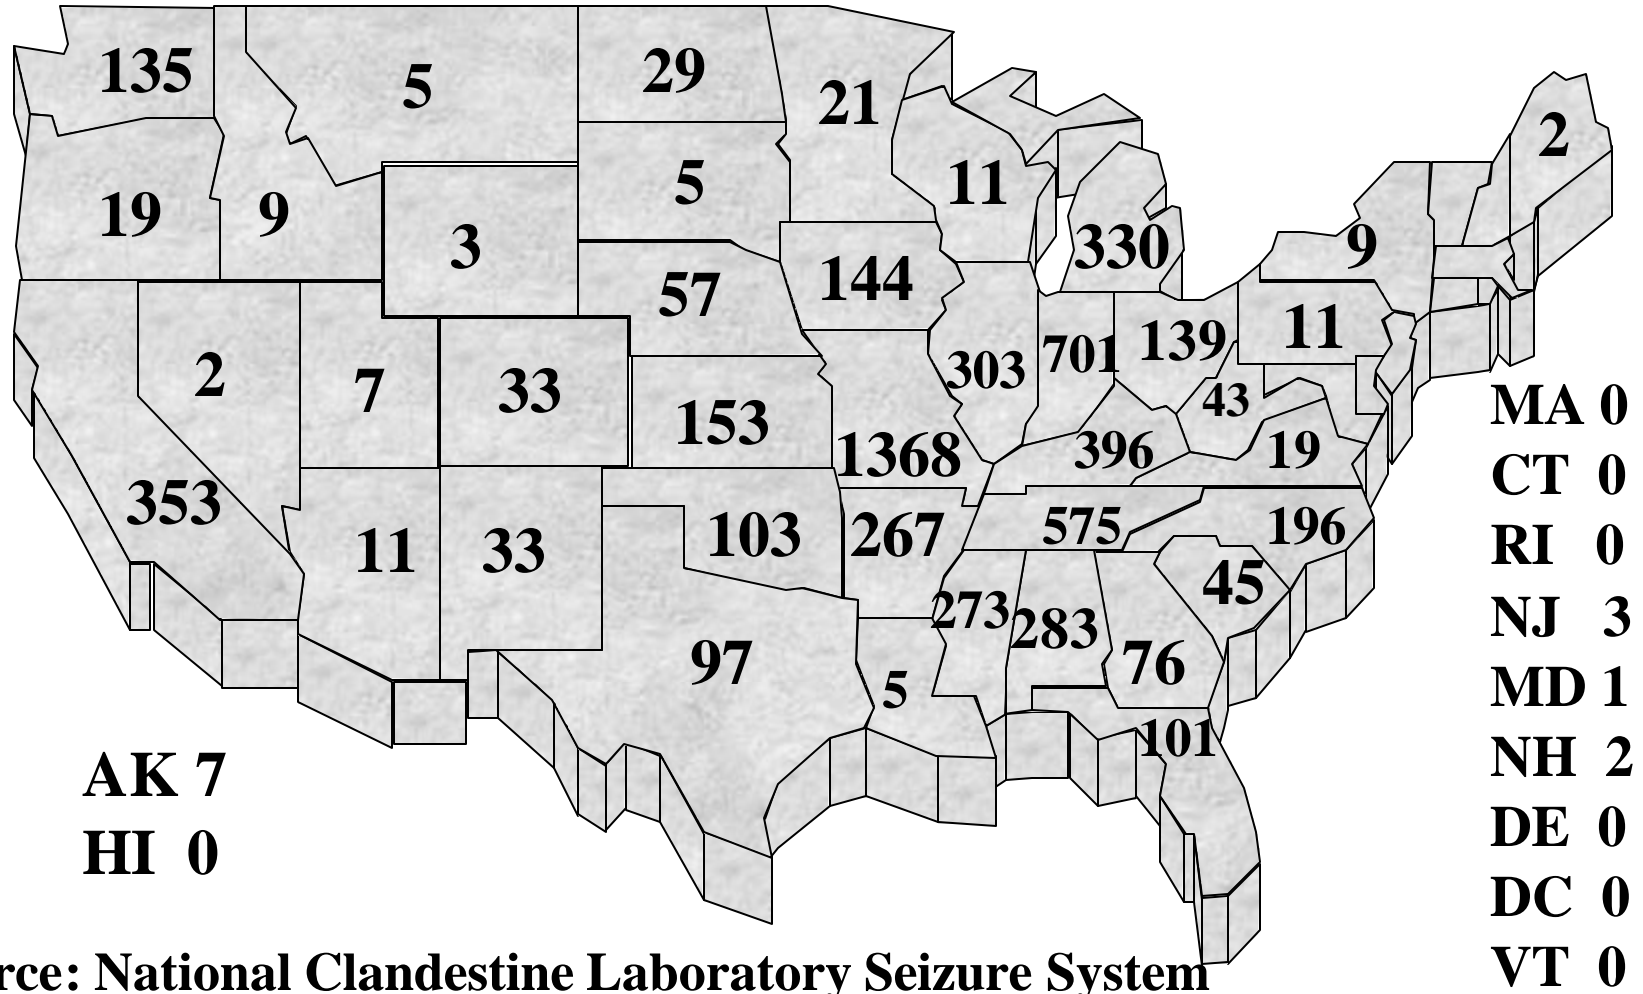

Total of All Clandestine Laboratory Incidents Including Labs, Dumpsites, Chem/Glass/Equipment Calendar Year 2008

Source: National Clandestine Laboratory Seizure System

Total: 3,390/ States Reporting

Dates: 01/01/08 to 12/31/08

Totals are based on data reported to EPIC and entered into the CLSS as of 1/13/09