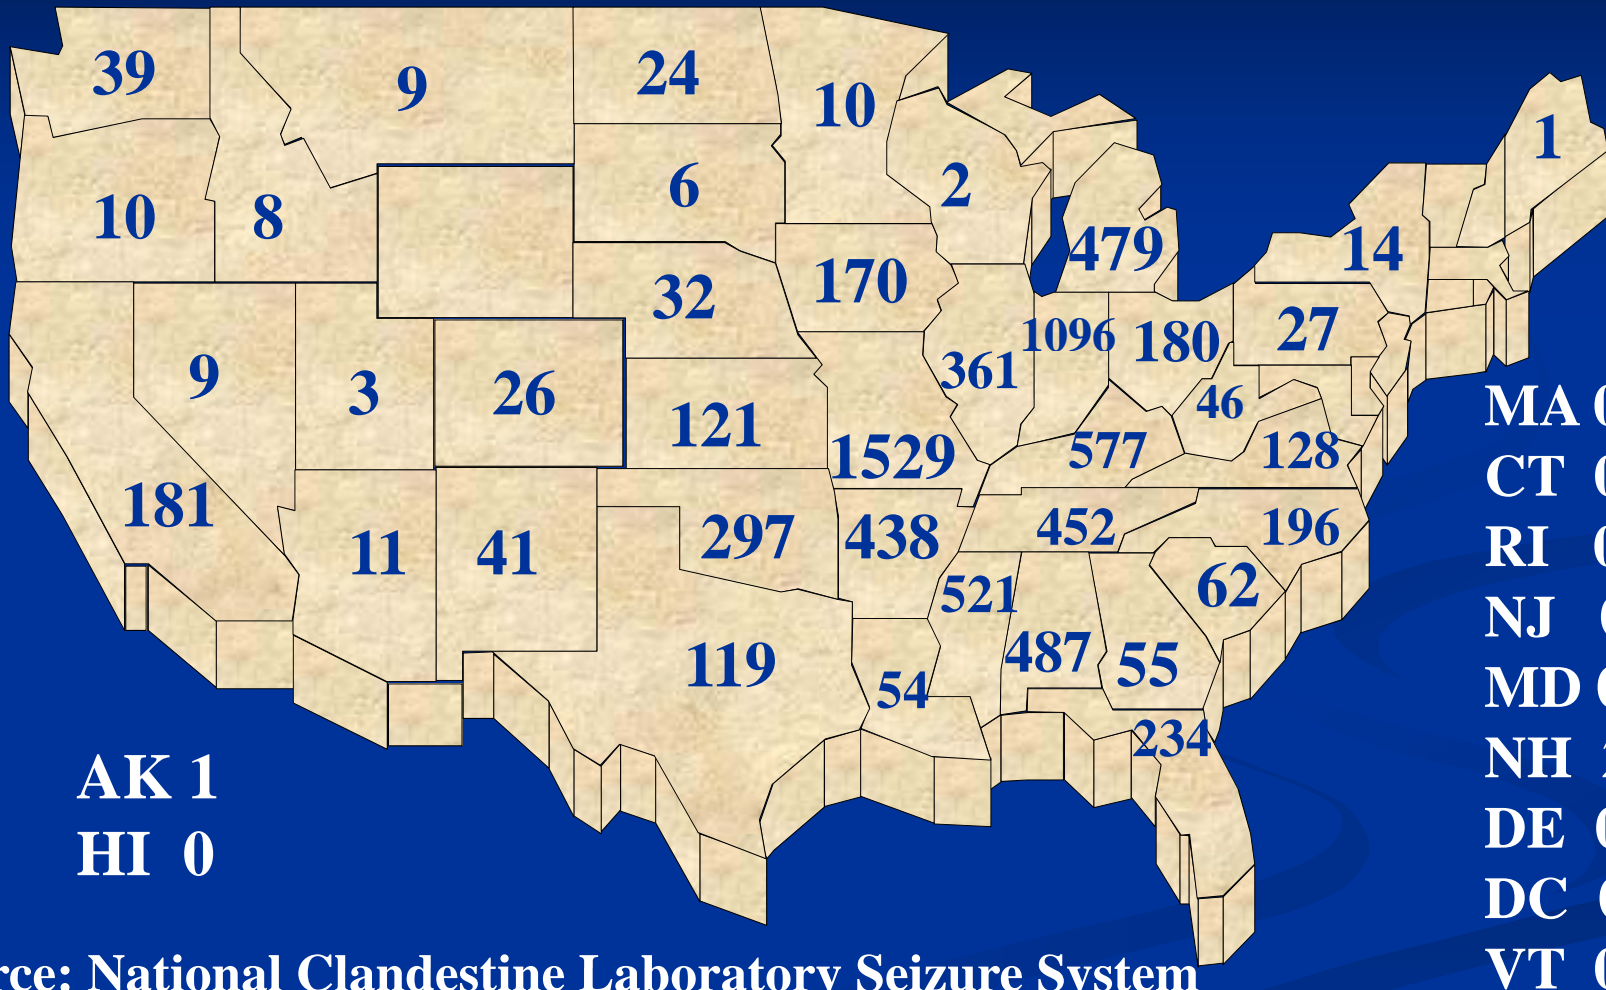

Total of All Clandestine Laboratory Incidents Including Labs, Dumpsites, Chem/Glass/Equipment Calendar Year 2009

Source: National Clandestine Laboratory Seizure System

Total: 7,958/ States Reporting

Dates: 01/01/09 to 12/31/09

Totals are based on data reported to EPIC and entered into the CLSS as of 1/6/10